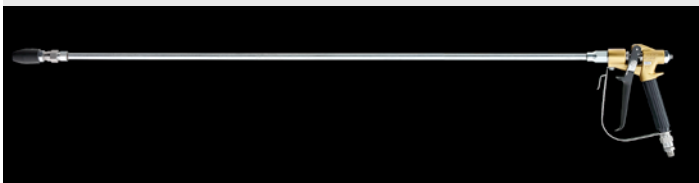

because it works

HIGH PRESSURE CLEANER

HERKULES
PROFESSIONAL
PROFIT

WIWA PROFIT 4233 RS/F

WIWA PROFESSIONAL 44032 RS/F

WIWA HERKULES 60036 RS/F

because it works

HIGH PRESSURE CLEANER

HERKULES PROFESSIONAL PROFIT

TECHNISCHE DATEN	PROFIT Model 4233 RS/F	PROFESSIONAL Model 28023 RS/F	PROFESSIONAL Model 44032 RS/F	HERKULES Model 60036 RS/F
Order-No.:	0653802	0653799	0653796	0653791
Max. output at to strokes	1.6 ltr. / 0.4 gal	9.2 ltr. / 2.4 gal	18.3 ltr / 4.8 gal	33.0 ltr / 8.7 gal
Pressure Ratio	33:1	23:1	32:1	36:1
Output per cycle	27 cm ³	153 cm ³	306 cm ³	550 cm ³
Max. Input air pressure	8 bar / 116 psi	8 bar / 116 psi	8 bar / 116 psi	8 bar / 116 psi
Air Consumption at 30 strokes 7 bar / 101,5 psi	180 ltr.	780 ltr.	2100 ltr.	3570 ltr.
Weight	25 kg	100 kg	100 kg	190 kg
Max. operating pressure	264 bar / 3829 psi	184 bar / 2669 psi	256 bar / 3713 psi	288 bar / 4177 psi
Version	Stainless steel	Stainless steel	Stainless steel	Stainless steel
Cart	Equipped as standard	Equipped as standard	Equipped as standard	Equipped as standard

ACCESSORIES PACKET

High Pressure Hose

High Pressure Stainless steel lance consisting of:
Airless gun, disc filter, gun extension

Accessory set 1 (0653793)

- Airless gun 500 D
- Disc filter M60
- Filter housing
- Gun extension
- Tip
- High pressure hose 15m/50 ft